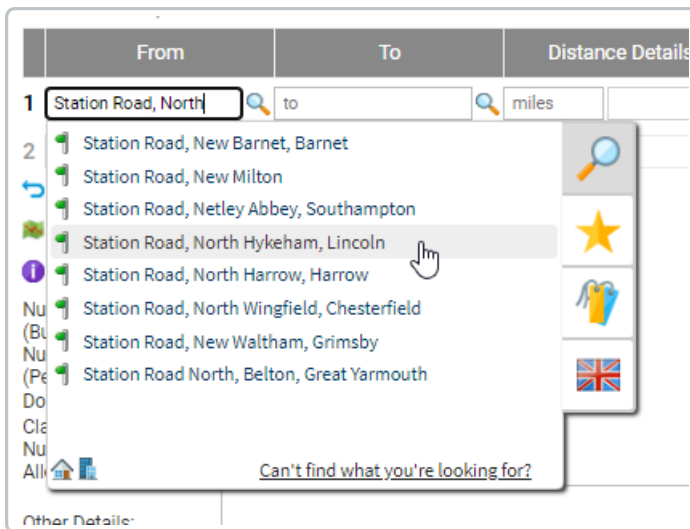

The service levels available are:

- Standard Service
- Standard+ Service
- Premium Service
- Premium+ Service

	Standard	Standard+	Premium	Premium+
Addresses				
Postcode Level Lookup	✓	✓	✓	✓
Premise Level Lookup	✓	✓	✓	✓
UK Addresses	✓	✓	✓	✓
International Addresses	✗	✓	✗	✓
Distance Calculations				
Postcode to Postcode	✓	✓	✓	✗
Coordinate to Coordinate	✗	✓	✗	✓

Standard Service

When searching for an address, the provider we use now supplies the data to premise level. When

using the 'Standard' service, you will be able to search for addresses using the postcode. If you have pre-populated the system with your own manual addresses, these can be searched for using any part of the address details.

Premium Service

This service allows you to search for a location using address level or premise level data, supplied by organisations such as Ordnance Survey. You can also search using a postcode or any part of the address you know. The 'Premium' service will then return address and premise information. In addition, you will also be able to search for company names, road junctions, points of interest and any part of the address details.