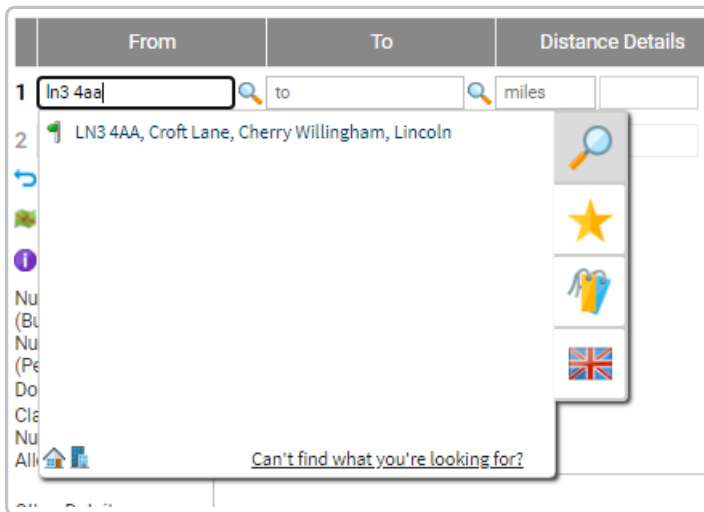

using the 'Standard' service, you will be able to search for addresses using the postcode. If you have pre-populated the system with your own manual addresses, these can be searched for using any part of the address details.

Standard+ Service

The 'Standard+' service provides the same features as the 'Standard' service, with the additional benefit of being able to perform International lookups using latitude and longitude coordinates of an address. Assure Expenses detects the user's default country setting and displays the respective country flag.

Premium Service

This service allows you to search for a location using address level or premise level data, supplied by organisations such as Ordnance Survey. You can also search using a postcode or any part of the address you know. The 'Premium' service will then return address and premise information. In addition, you will also be able to search for company names, road junctions, points of interest and any part of the address details.